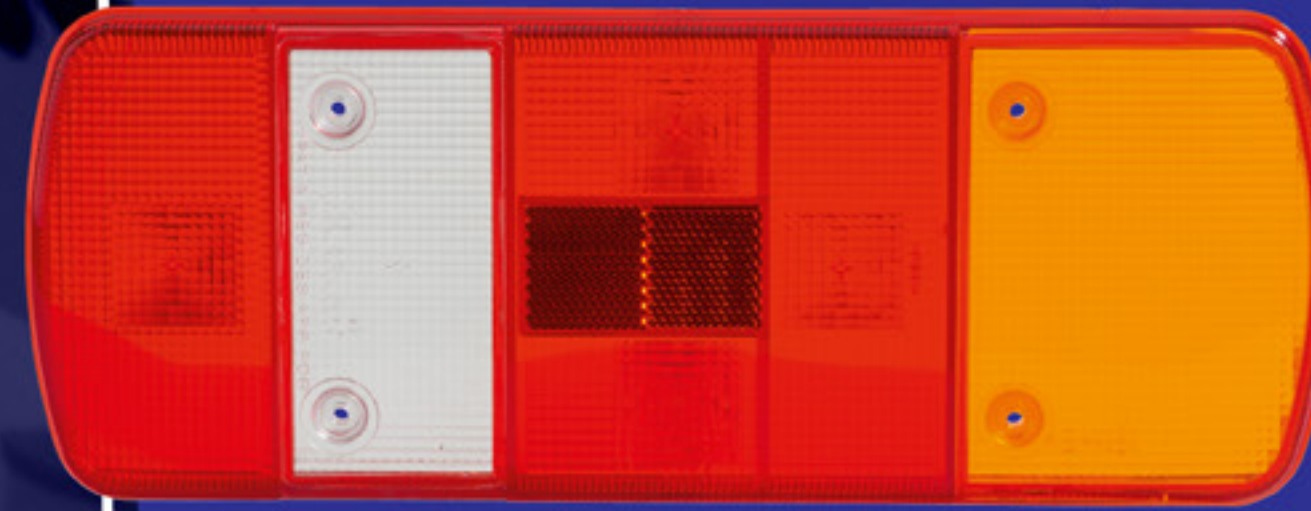

**25%
OFF**

HEADLAMP

Fitting our genuine headlamps is light work. And with excellent lighting performance illuminating the road ahead they're the perfect choice for safety and stress-free driving.

Suitable for	Version	Article number	Special offer price
Actros 5, Antos, Arocs 4-5	Left, halogen, with turn signal light	A 961 820 72 61	£245.00
Actros 5, Antos, Arocs 4-5	Right, halogen, with turn signal light	A 961 820 73 61	£245.00
Actros 5, Antos, Arocs 4-5	Left, halogen, with turn signal light and headlamp range control	A 961 820 88 61	£270.00
Actros 5, Antos, Arocs 4-5	Right, halogen, with turn signal light and headlamp range adjustment	A 961 820 89 61	£270.00

UP TO
**25%
OFF**

LENS

All our lenses are manufactured to exact specifications ensuring maximum safety and compliance. Exact hole patterns and easy fitting saves time, so you can see they're the perfect choice.

Suitable for	Version	Article number	Special offer price
Actros 1-3, Axor 1-3, Econic	Left, up to MY 12/2013	A 002 544 12 90	£25.00
Actros 1-3, Axor 1-3, Econic	Right, up to MY 12/2013	A 002 544 16 90	£25.00
Atego 1-3	Left or right	A 002 544 61 90	£20.00

**15%
OFF**

STEP PLATE

Truck drivers have plenty on their plates without struggling to get into their cabs. Which is why our step plates are slip-resistant and safe as houses.

Suitable for	Version	Article number	Special offer price
Actros 4-5, Antos, Arocs	Left or right	A 960 666 22 28	£10.00
Actros 2-3, New Atego	Left or right	A 943 666 00 28	£27.00