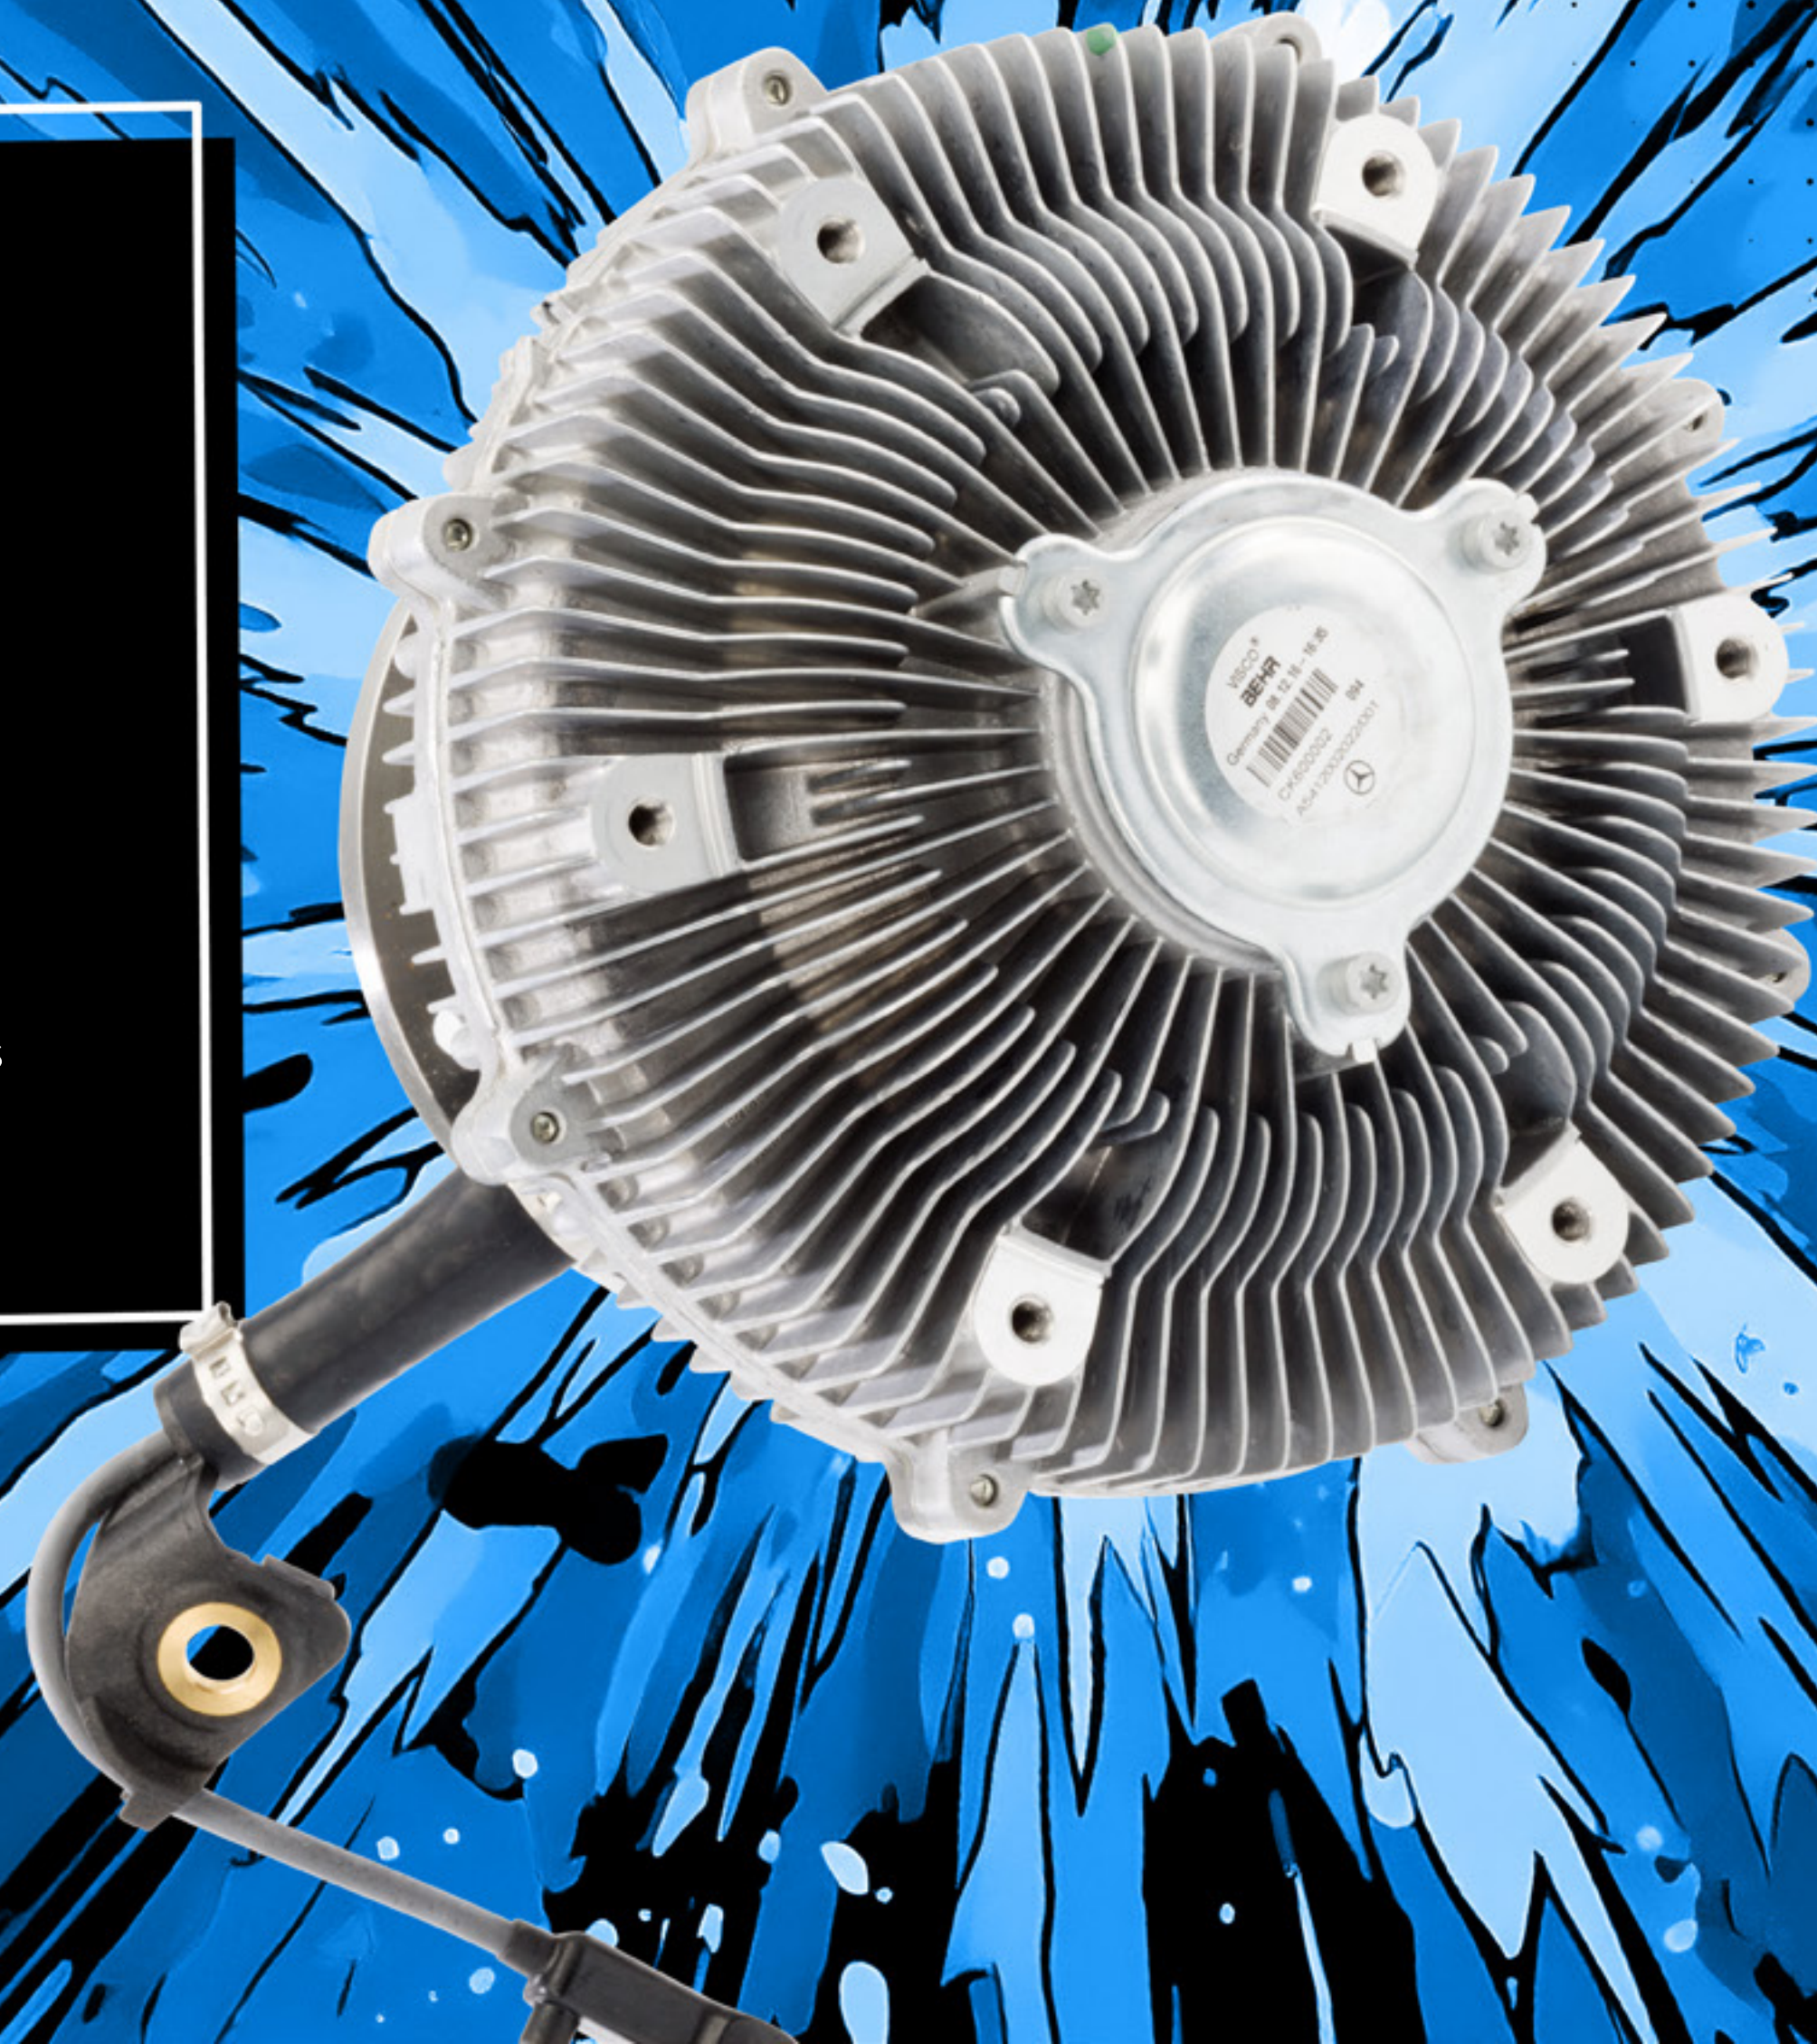

ENGINE COMPONENTS

We've got a clutch of components specifically designed to keep Mercedes-Benz Trucks and the businesses that rely on them ticking over. Safely, comfortably and beautifully.