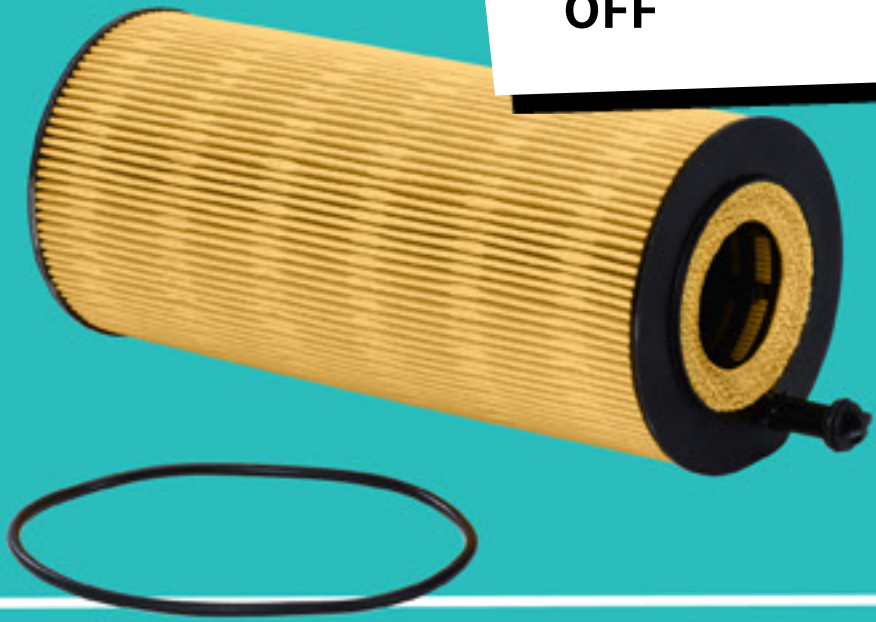

20%
OFF

OIL FILTER

Innovative design, quality materials and superb stability filter out every possible oil issue. Meaning you can 'fit and forget' our filters for the full duration of their service life.

Suitable for	Version	Article number	Special offer price
Actros 4-5, Antos, Arocs 4-5	OM 470	A 470 180 03 09	£25.00
Actros 4-5, Antos, Arocs 4-5	OM 471, OM 473	A 473 180 03 09	£20.00

25%
OFF

FUEL PRE-FILTER

Our new two-layer filters are a sure-fire winner. Featuring custom-fit seals and top-quality manufacturing, they ensure reliable, impurity-free injection every time.

Suitable for	Version	Article number	Special offer price
Actros 4-5, Antos, Arocs 4-5, New Atego	Water separator element, OM 470/471/473, OM 934/936	A 960 477 05 03	£75.00

15%
OFF

ADBLUE® FILTER

Our high-quality polyamide filters ensure the long-term functionality of AdBlue® systems. And now they're protected against frost too. We think that's pretty cool.

Suitable for	Version	Article number	Special offer price
Actros 4-5, Antos, Arocs 4-5, New Atego	Filter housing, frost compensating membrane, filter cartridge	A 000 142 10 89	£45.00