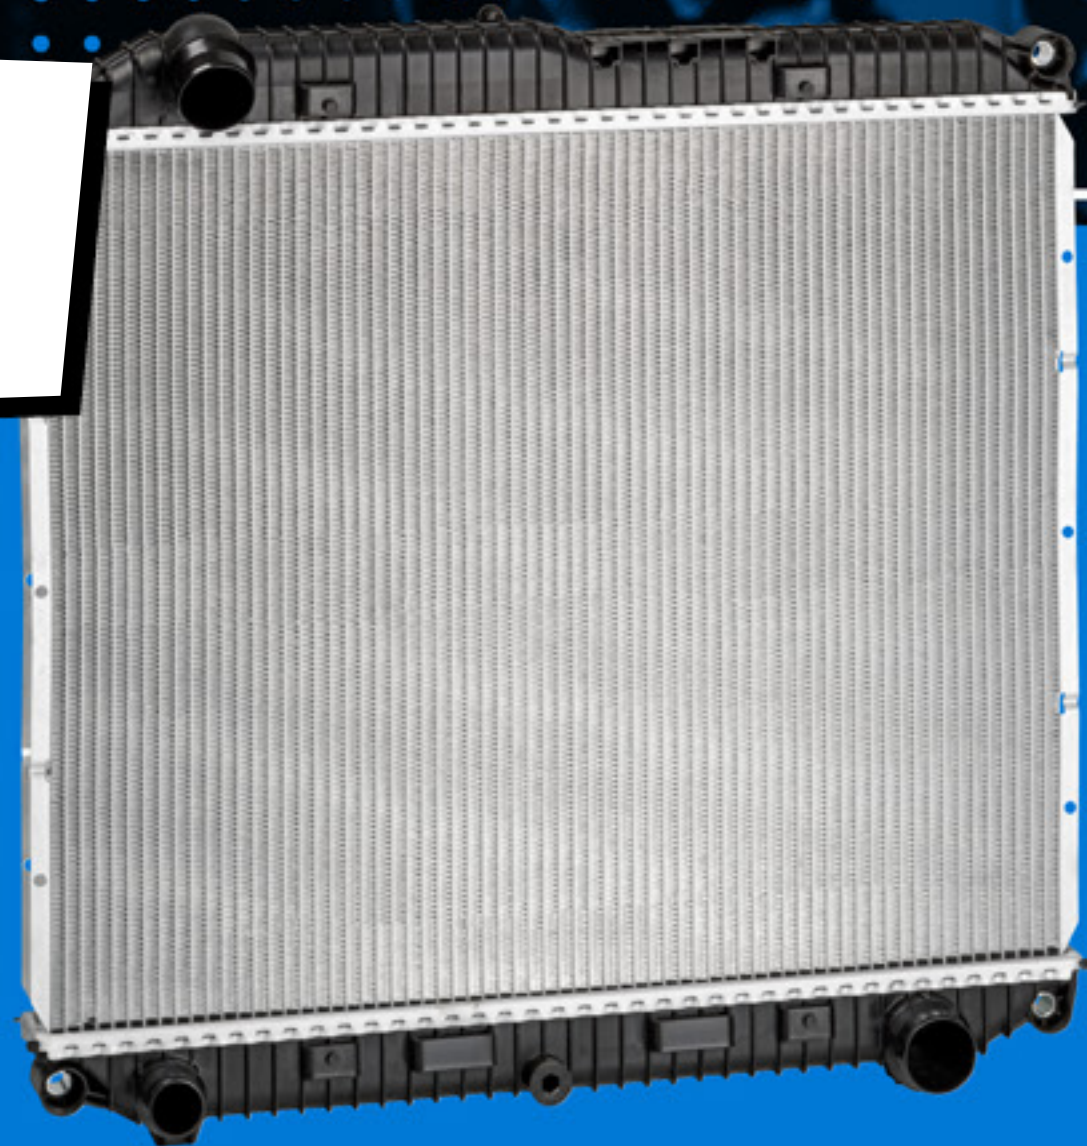

UP TO
25%
OFF