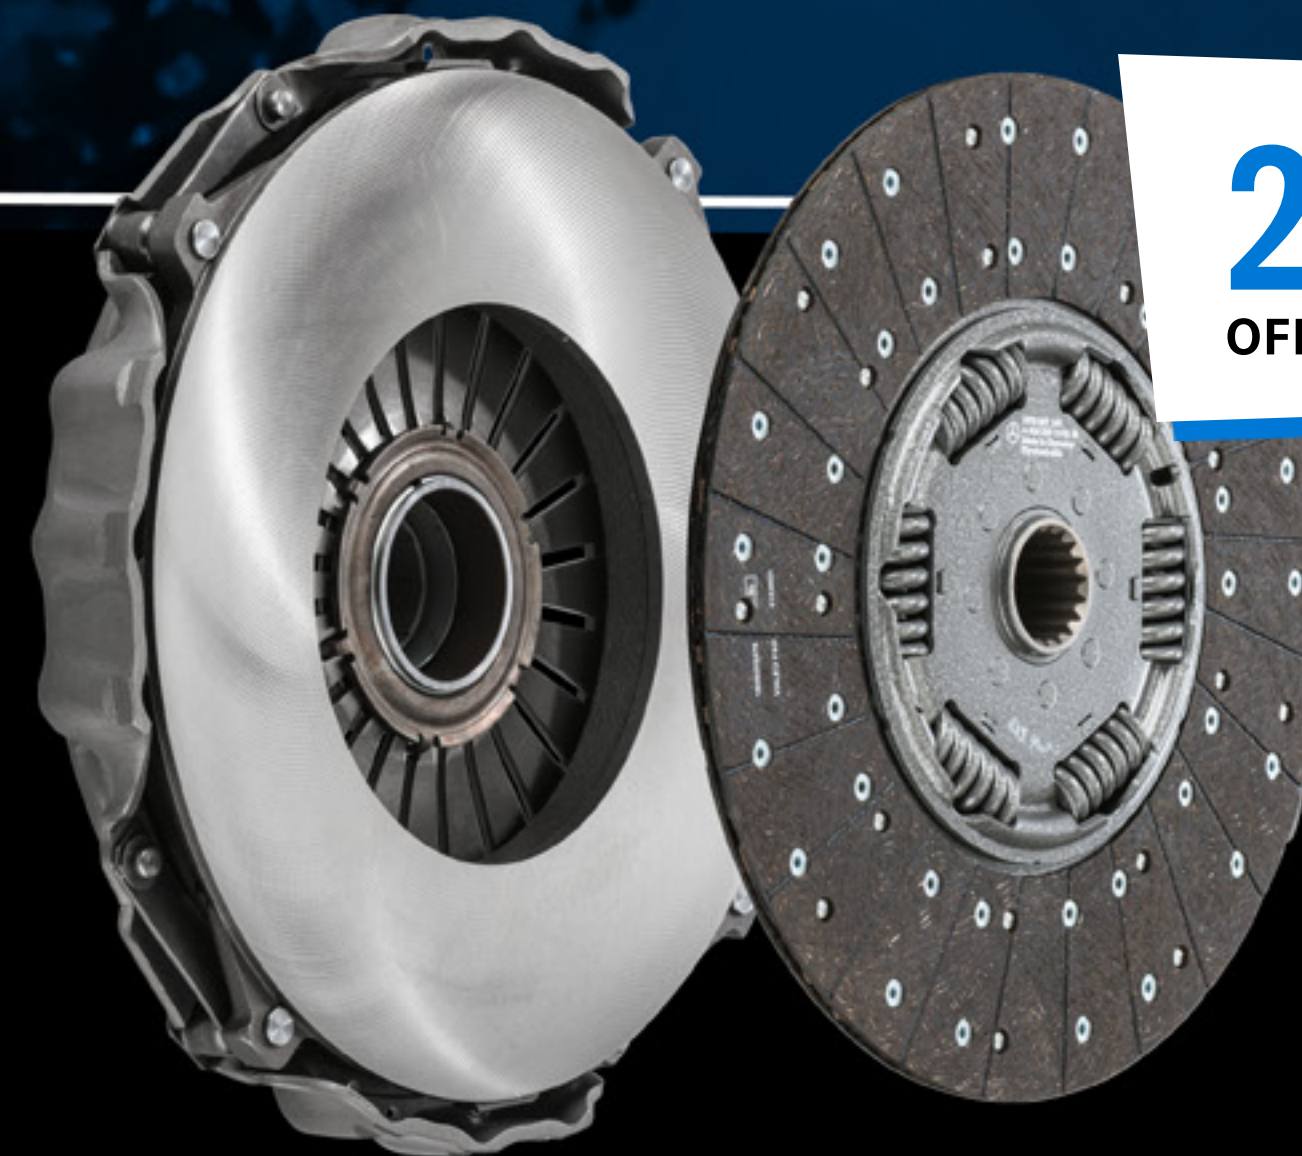

RADIATOR

Fitting genuine parts really is more efficient – for both fitter and end-user. Our radiators fit first time and as they're tailored to their specific engines, reduce fuel consumption and extend the life of cooling components.

Suitable for	Version	Article number	Special offer price
Actros 4-5, Arocs 5, Antos	Depth: 55 mm, width: 982 mm, height: 896 mm	A 960 500 08 01	£725.00
Actros 4, Arocs, Antos	Depth: 54 mm, width: 981 mm, height: 1,056 mm	A 960 500 25 01	£1,115.00
New Atego	Depth: 40 mm, width: 668 mm, height 720 mm	A 967 500 03 01	£525.00

All prices listed are exclusive of VAT and are valid until 30 April 2024.

25%
OFF